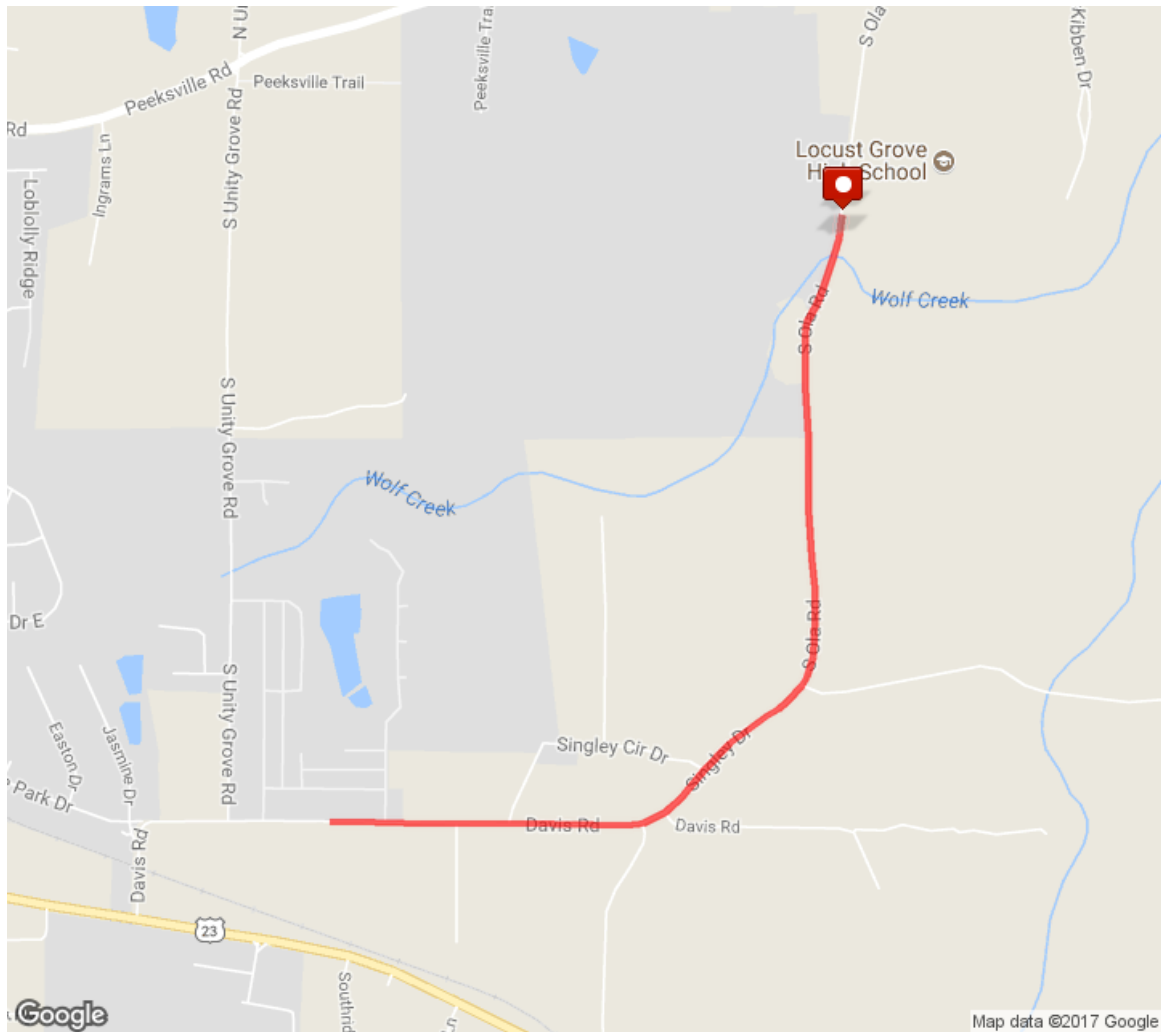

### Superhero 5K Route

Distance: 3.10 mi

0.00 mi

Head south on S Ola Rd toward Singley Dr

0.74 mi

Continue straight onto Singley Dr

Destination will be on the left

1.04 mi

Head southwest on Singley Dr toward Davis Rd

1.07 mi

Continue onto Davis Rd

Destination will be on the right

1.24 mi

Head west on Davis Rd toward Singley Cir Dr

Destination will be on the left

1.41 mi

Head west on Davis Rd

Destination will be on the right

1.50 mi

Head west on Davis Rd

1.55 mi

Head west on Davis Rd

1.55 mi

Head east on Davis Rd

Locust Grove, GA 30248

1.87 mi

Head east on Davis Rd toward Singley Dr

2.03 mi

Continue straight onto Singley Dr

2.06 mi

Head northeast on Singley Dr toward Davis Rd

2.36 mi